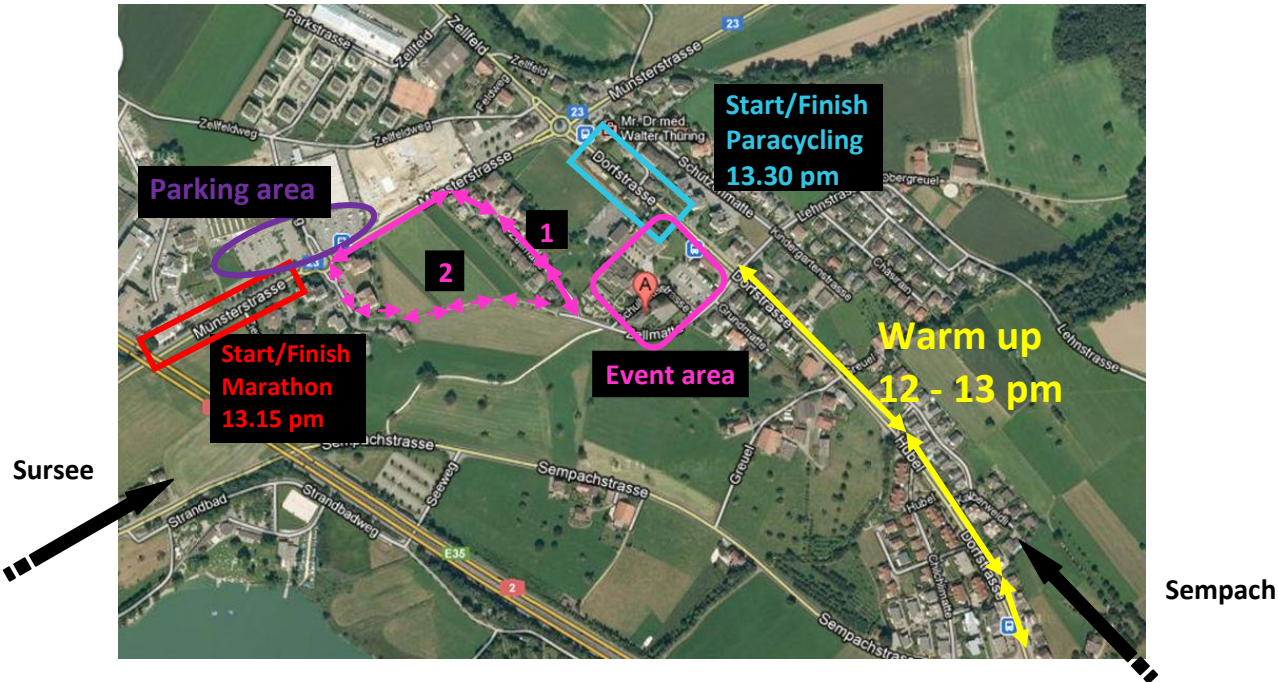

Situation map Schenkon

Way to the event area
1 asphaltic
2 gravel walk