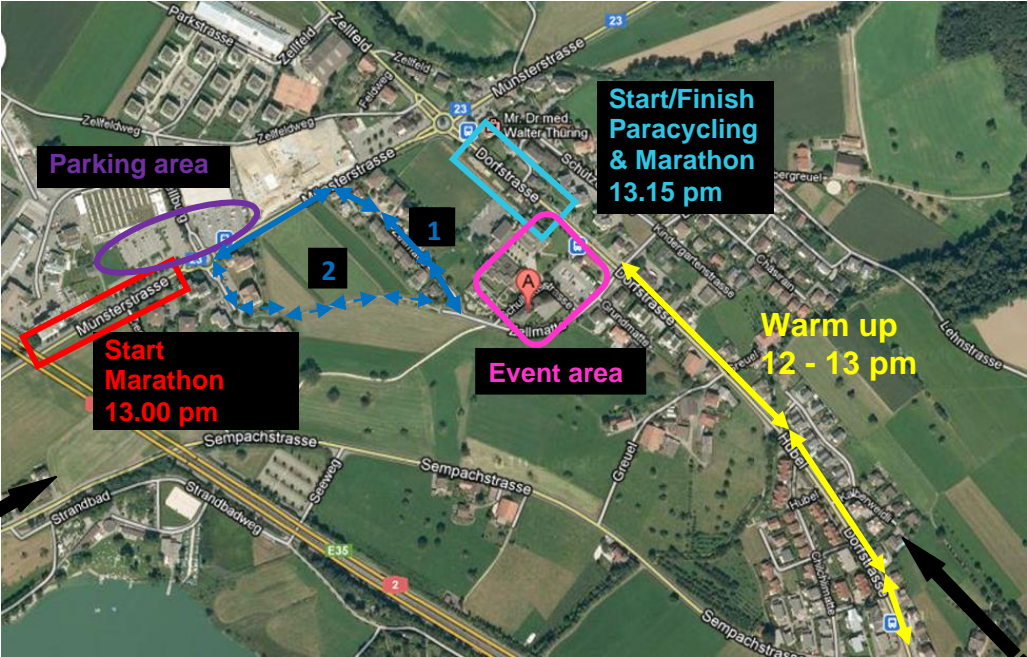

Situation map Schenkon

Sursee

Sempach

Way to the event area
 1 asphaltic
 2 gravel walk