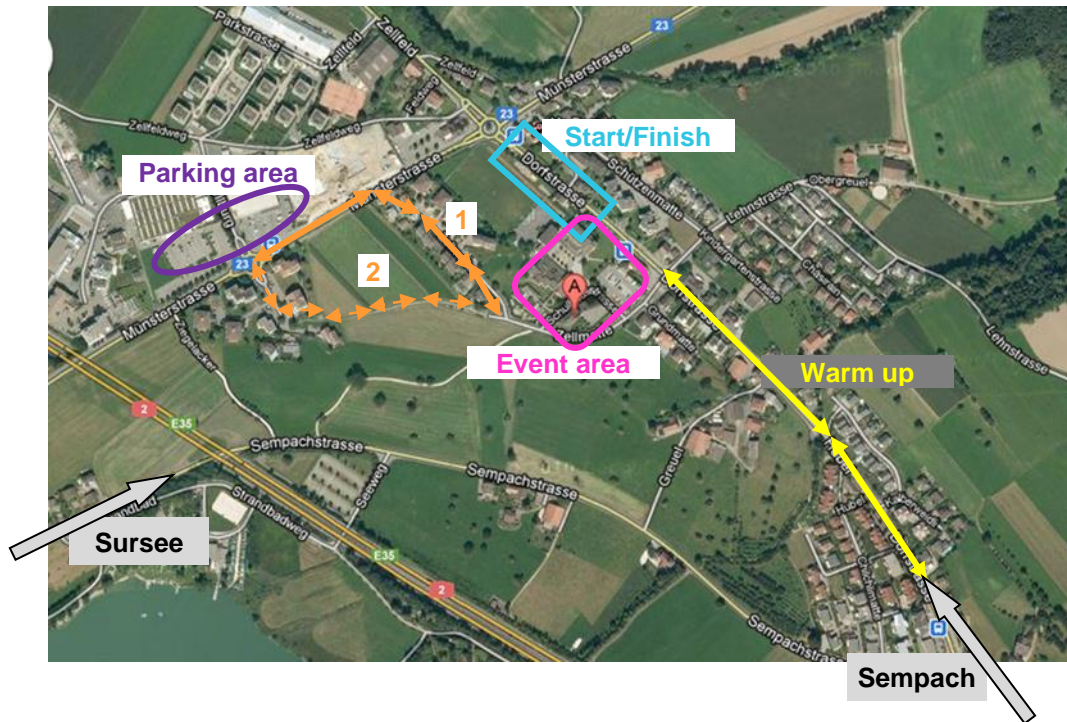

## Situation map Schenkon

Way to the event area:  
1 asphaltic  
2 gravel walk